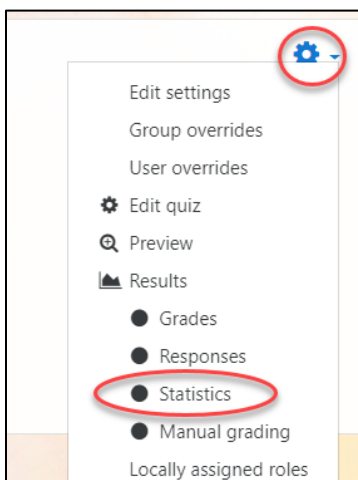

3. Read more about quiz statistics at:
  <https://docs.moodle.org/36/en/Quiz_statistics_report>