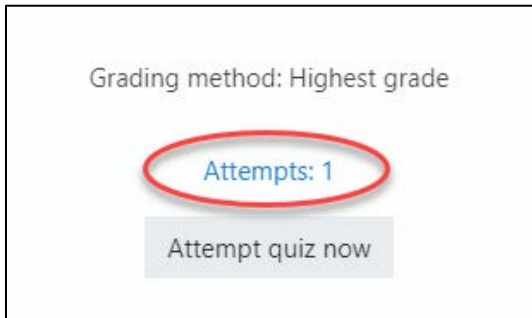

## Reviewing Quiz Attempts

Follow the steps below to view students quiz attempts:

1. Click the quiz to open it.
2. Click **Attempts: #**

3. Click **Review attempt** located below the students name